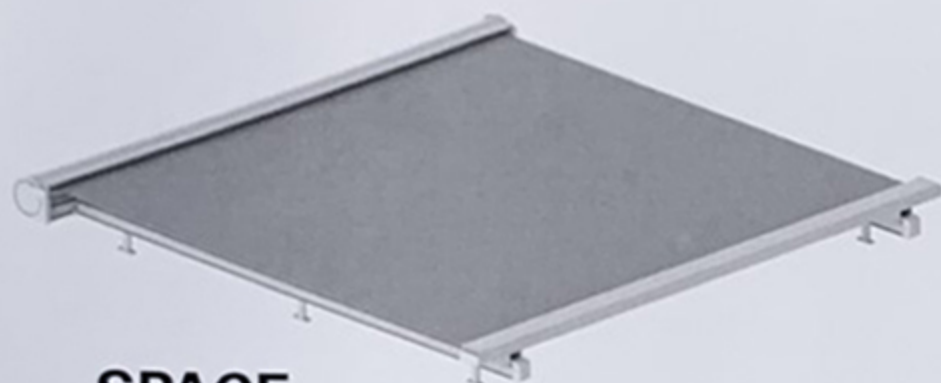

## SPACE WALL

Space Wall is an elegant and modern tension rollup shade system designed to mount with bracket attachment to wall, soffit, or roof applications to shade open areas with supporting leg posts.

## SPACE

Space is an elegant and modern tension rollup shade system designed to mount with bracket attachment onto pre-existing substructures such as verandas and pergolas.

# SPACE/SPACE WALL

**SPACE**

**SPACE WALL**

SPECIFICATION CHART	TENSION SHADE SYSTEMS — SPACE	TENSION SHADE SYSTEMS — SPACE WALL
Width (1/4" increments)	5' - 23'	5' - 23'
Projection	5' - 23'	5' - 18'
Arm type (belt or cable)	Gas pistons guide rails	Gas pistons guide rails
Cassette options	Full	Full
Hood	N/A	N/A
Drop valance option	N/A	N/A
Fabric selections	Acrylic fabrics	Acrylic fabrics
Complete fabric protection	Yes	Yes
Motorized or manual	Motor only	Motor only
Roller tube size	80	80
Frame colors	White, Charcoal	White, Charcoal
Custom colors	N/A	N/A
Framework warranty	*Limited Lifetime Warranty *(gas pistons 2 year warranty)	*Limited Lifetime Warranty *(gas pistons 2 year warranty)
Roof mount	N/A	Yes used with headerboard
Soffit mount	N/A	Yes
Wall mount	N/A	Yes
On top of any existing structure or Pergolas	Yes	N/A